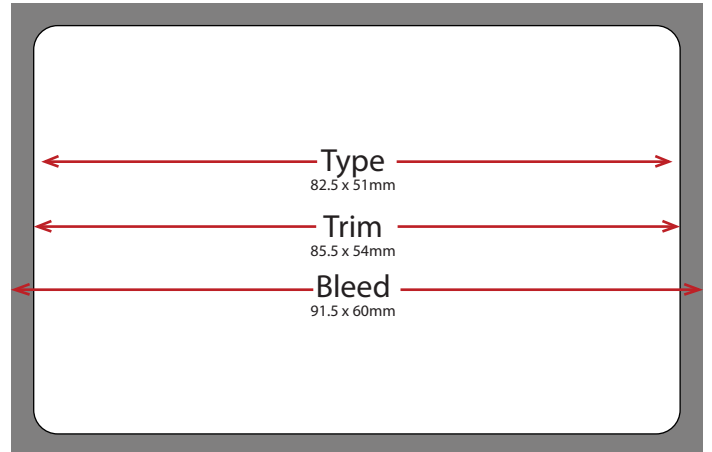

CORRECT DOCUMENT SIZE

File Document Size

LANDSCAPE – document size **MUST** be **91.5mm x 60mm**

PORTRAIT – document size **MUST** be **60mm x 91.5mm**

TRIMMED – size is 85.5mm x 54mm

TIP

Avoid designing borders close to the trimmed edge

TIP

Signature panels can be any size as long as they are square or rectangle in shape. No rounded corners or text on the signature panel are allowed.

FRONT / BACK