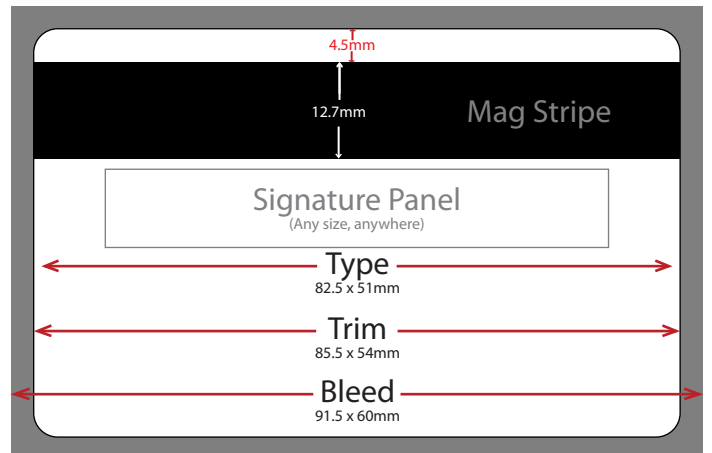

CORRECT DOCUMENT SIZE

File Document Size

LANDSCAPE – document size **MUST** be **91.5mm x 60mm**

PORTRAIT – document size **MUST** be **60mm x 91.5mm**

TRIMMED – size is 85.5mm x 54mm

TIP

Avoid designing borders close to the trimmed edge

TIP

Signature panels can be any size as long as they are square or rectangle in shape. No rounded corners or text on the signature panel are allowed.

FRONT / BACK

BACK

SMART CARD CHIP